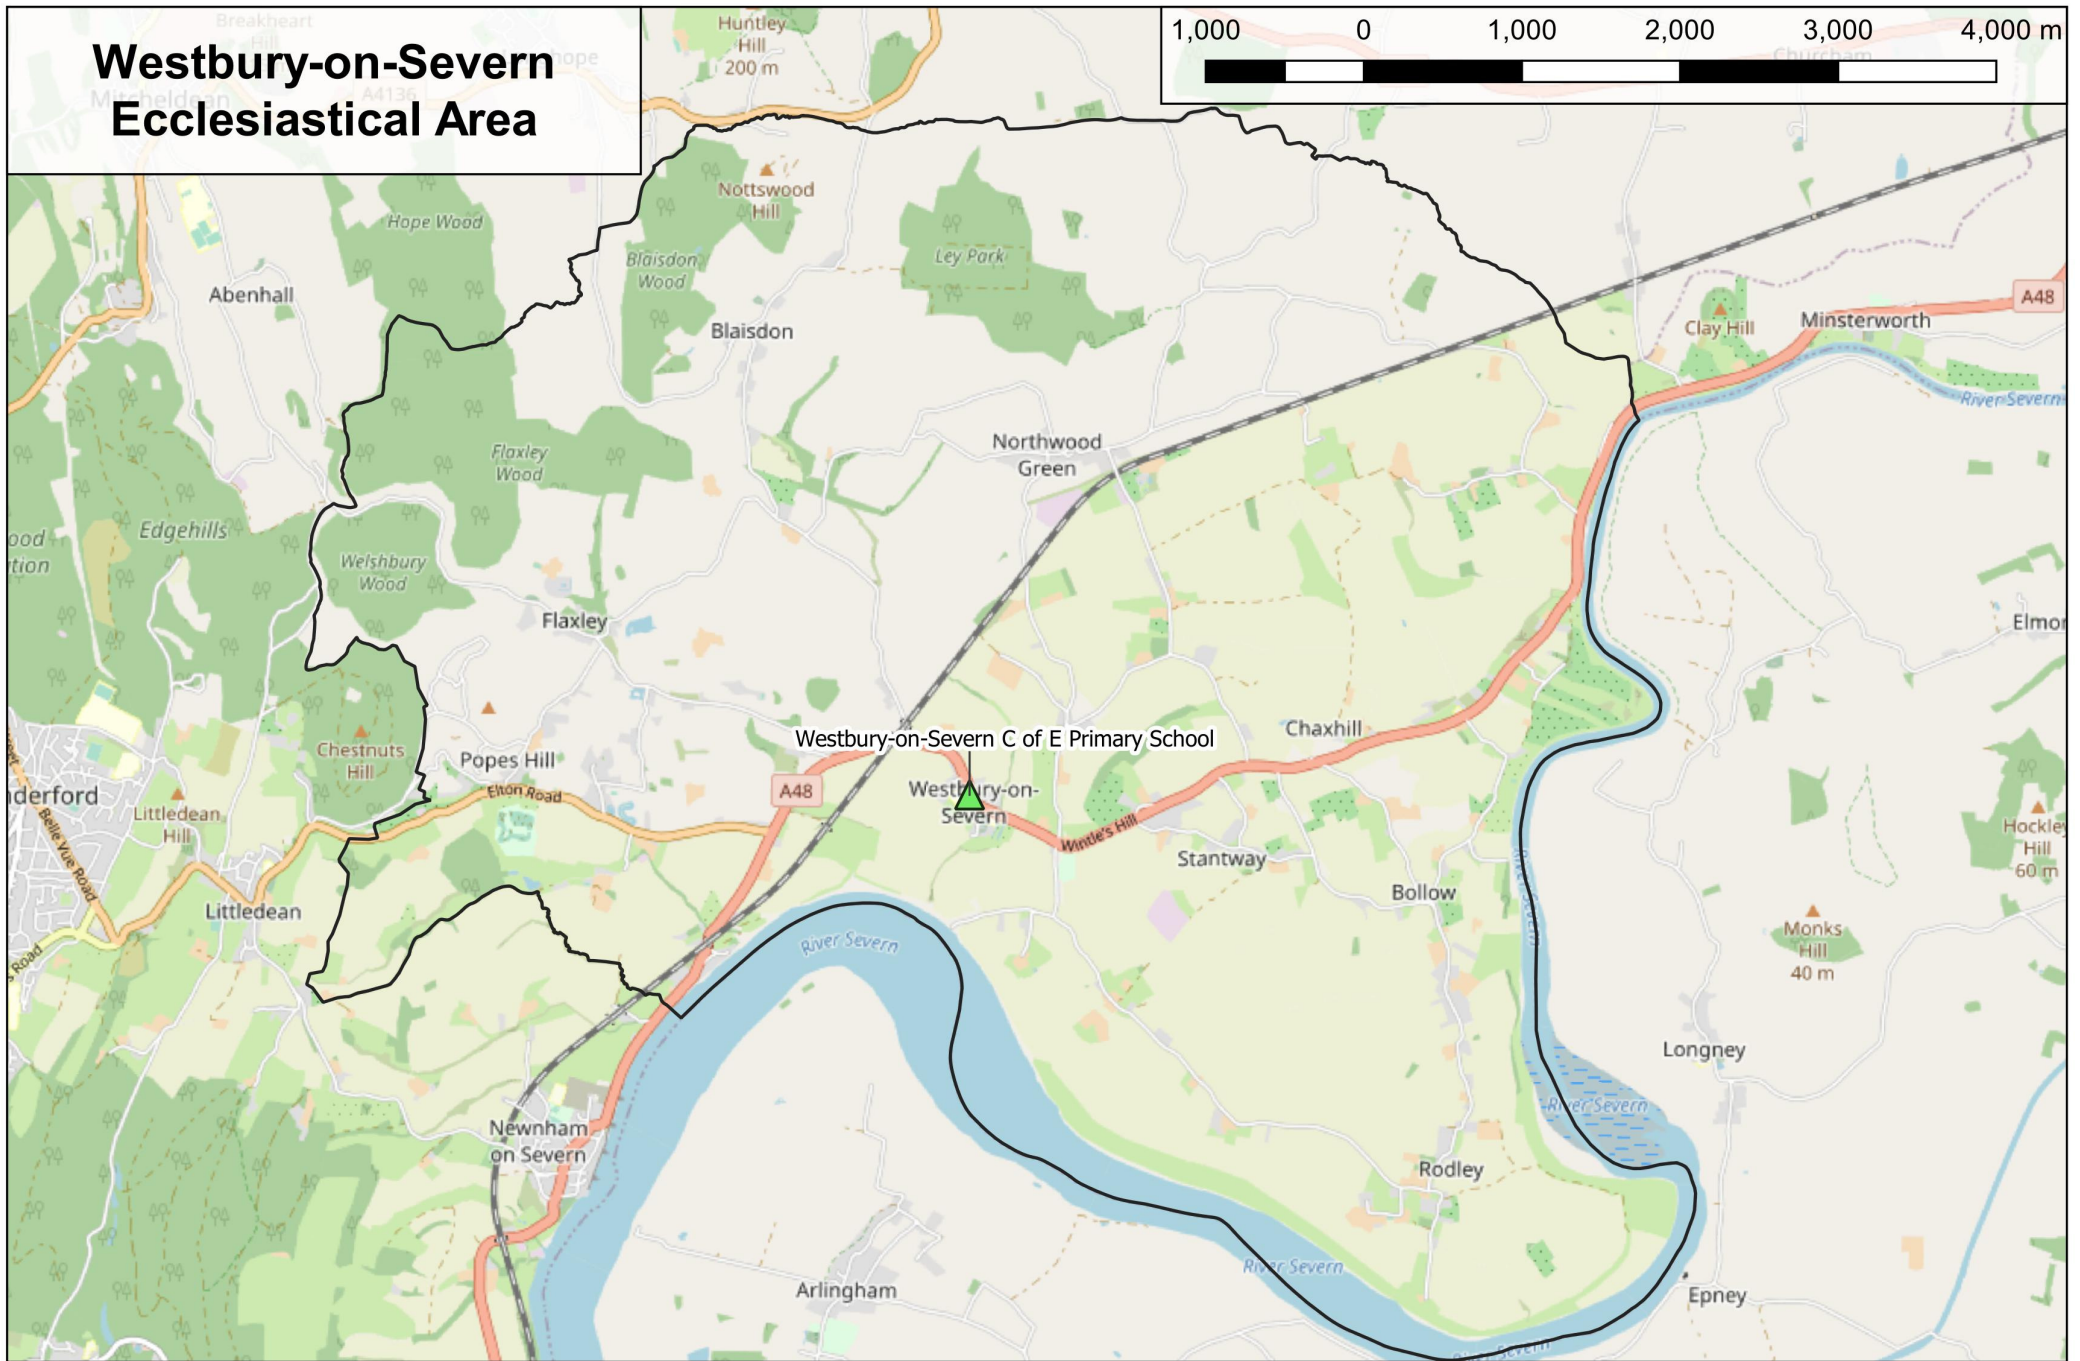

Westbury-on-Severn Ecclesiastical Area

© Crown Copyright and database rights 2021, Ordnance Survey 100019134

You are not permitted to copy, sub-license, distribute or sell any of this data to third parties in any form

Scale: 1:45,000